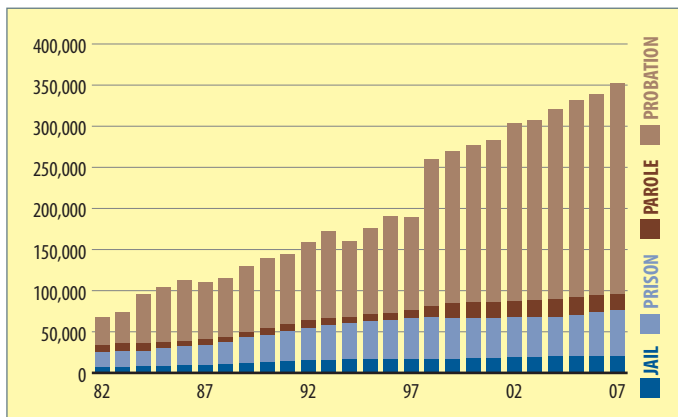

1 in 31: The Long Reach of American Corrections Ohio

POPULATION

1 in 25 adults^{1,2}

is under correctional control

- **Growth over time:** in 1982, the figure was 1 in 116 adults^{1,2}
- **Percent behind bars:** at year end 2007, 22 percent of the correctional population was in prison or jail (national rank: 45); the figure for 1982 was 37 percent (national rank: 13)¹

POPULATION, RATES AND RANKS (YEAR END 2007)

	Population		Combined Population	Share of adults	National rank
	State	Federal			
Probation	254,898 ¹	734 ³	275,774	1 in 32	6
Parole	17,575 ¹	2,567 ³			
Prison	50,731 ¹	4,814 ⁴	76,105	1 in 115	32
Jail	20,560 ⁵				
Total	351,879			1 in 25	6

TOTAL CORRECTIONAL POPULATION

COSTS

\$1.79 billion⁶

spent on corrections

- **Share of general fund:** 7.3 percent in fiscal year 2008⁶
- **Ratio of spending:** For every dollar Ohio spent on prisons in 2008, it spent 6 cents on parole⁵
- **Ratio of costs:** 1 day of prison (\$69.23) = 6 days of parole⁵