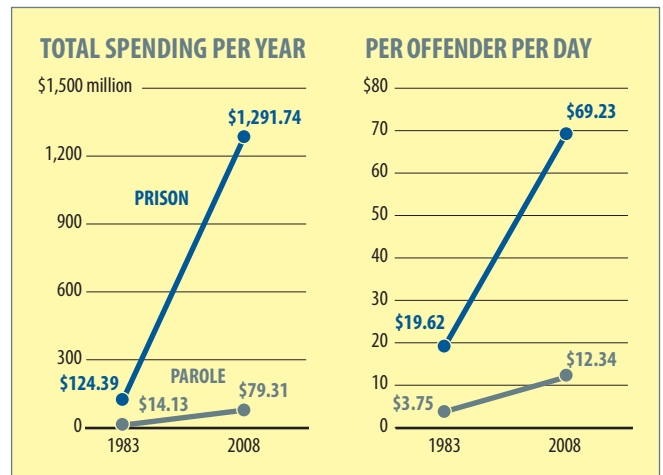

CORRECTIONS COSTS

SOURCES:

1) Bureau of Justice Statistics, Correctional Surveys (U.S. Department of Justice);
2) U.S. Census, State Population Estimates;
3) Administrative Office of U.S. Courts;
4) Bureau of Prisons (U.S. Department of Justice);
5) Pew, Original Data;
6) National Association of State Budget Officers, State Expenditure Reports

Download the full report and explanatory notes by visiting www.pewcenteronthestates.org/publicsafety

The Pew Charitable Trusts applies the power of knowledge to solve today's most challenging problems. Our Pew Center on the States (PCS) identifies and advances effective policy approaches to critical issues facing states. Launched in 2006 as a project of PCS, the Public Safety Performance Project seeks to help states advance fiscally sound, data-driven policies and practices in sentencing and corrections that protect public safety, hold offenders accountable and control corrections costs.

901 E Street NW | 10th Floor | Washington, DC 20004 | www.pewcenteronthestates.org